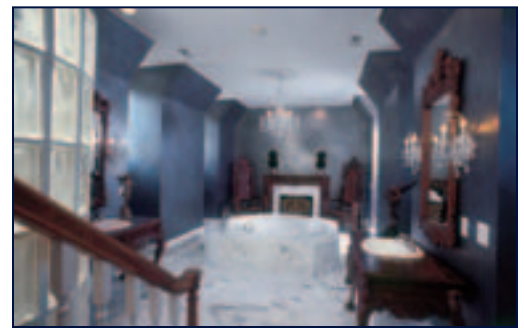

## Colonial Village

Nestled next to Rock Creek Park in one of Washington's most sought-after neighborhoods, this custom-crafted brick residence is ideally suited to the city lifestyle. Gorgeous oak flooring provides a classic foundation for the dazzling, light-filled rooms. A gourmet kitchen with professional appliances offers the chef every accessory, an inviting family room with a fireplace is tailor-made for gathering with friends, and a terraced rear patio provides a perfect backdrop for al fresco entertaining and glittering political soirees. This is an ideal residence for the Washington insider who seeks a quiet, secluded setting within the city.

Nestled next to Rock Creek Park in one of Washington's most sought-after neighborhoods, this custom-crafted brick residence is ideally suited to the city lifestyle. Gorgeous oak flooring provides a classic foundation for the dazzling, light-filled rooms. A gourmet kitchen with professional appliances offers the chef every accessory, an inviting family room with a fireplace is tailor-made for gathering with friends, and a terraced rear patio provides a perfect backdrop for al fresco entertaining and glittering political soirees.

### Special Features

- Completely renovated home arranged over three levels
- Tile flooring throughout
- Custom millwork with built-ins and moldings
- Arched passageways
- Custom windows and French doors
- Sitting area with fireplace
- Elegant entry foyer